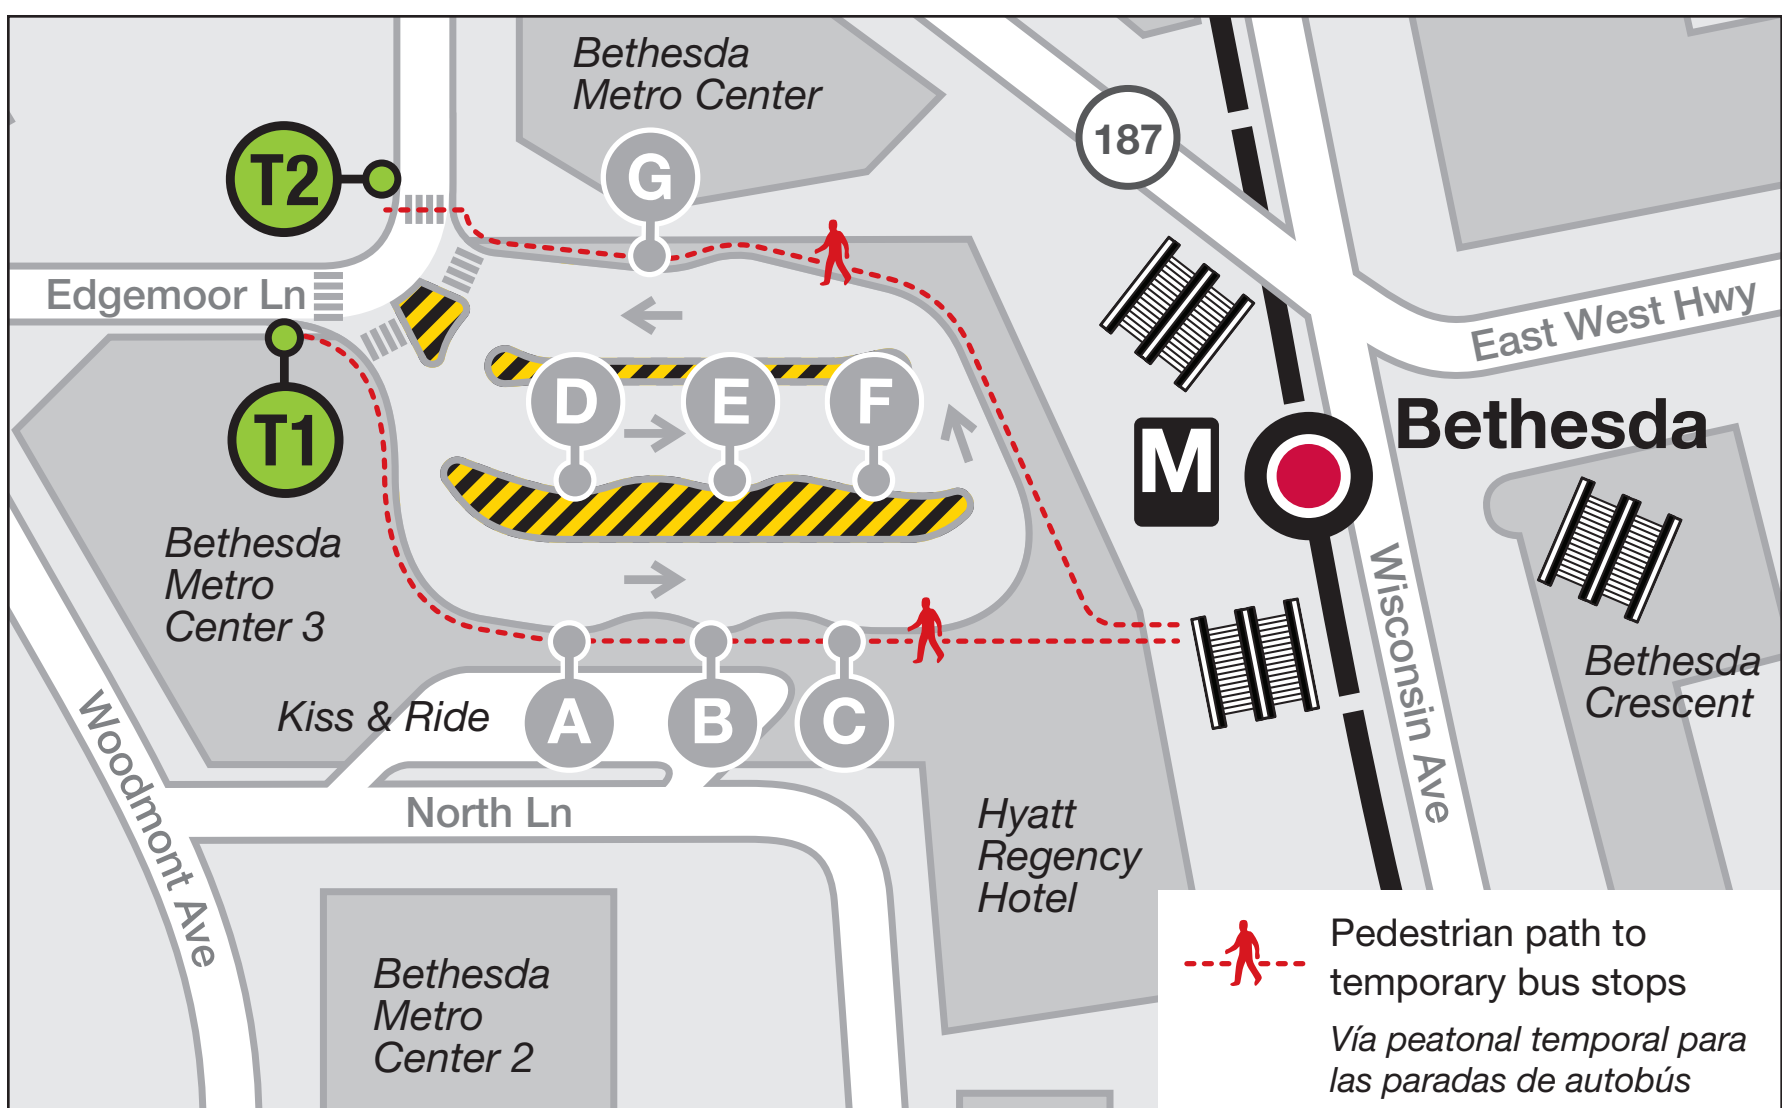

Bethesda BUS STOP RELOCATION

Effective: August 26-27, 2017

REUBICACIÓN DE PARADAS DE AUTOBÚS

Efectivo: 26-27 de agosto de 2017

BUS SERVICE AND BOARDING LOCATIONS

SERVICIO DE AUTOBÚS Y LUGARES PARA ABORDAR

Route	Destination	Stop
METROBUS		
J2	Silver Spring M	T1
J2	Montgomery Mall	T2
L2	Farragut Square (Saturday Night only)	T1
Bethesda Circulator		T1

Route	Destination	Stop
RIDE ON-MONTGOMERY COUNTY		
29	Friendship Heights M	T1
34	Friendship Heights M	T1
34	Wheaton M /Aspen Hill	T1
47	Rockville M	T1